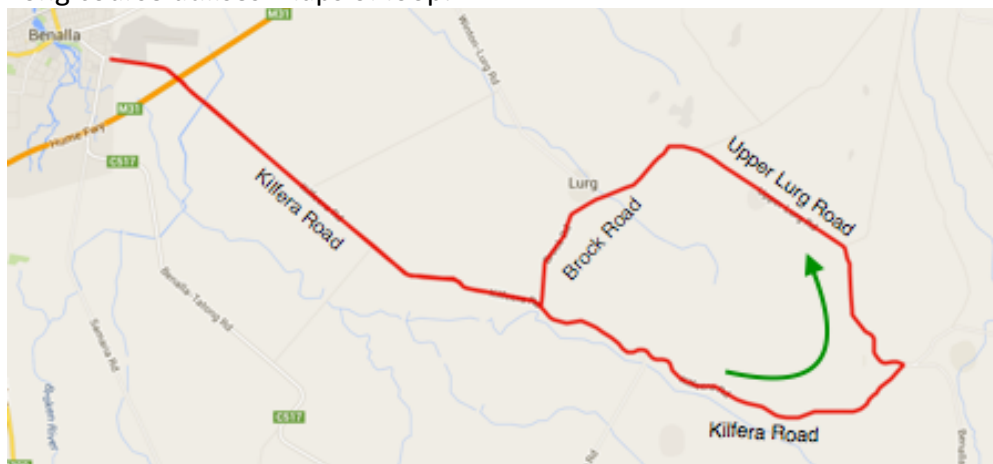

Hume Veterans Cycling Club

George Goodwin Memorial Graded Scratch Races

Race Details

Saturday 6th May, Racing from 2pm

Benalla Scout Hall, Lowry Place Benalla

Graded scratch races, approx. 72 or 50km

Finish is out of town (beyond freeway) in Kilfeera Road.

Afternoon tea will be provided at the finish.

This is a great course on quiet roads. Minimal intersections to navigate.

See map below.

Long course utilises 2 laps of loop.

Accommodation:

Avondel Motel

21 Bridge Street West
03 5762 3677
www.avondelmotel.com